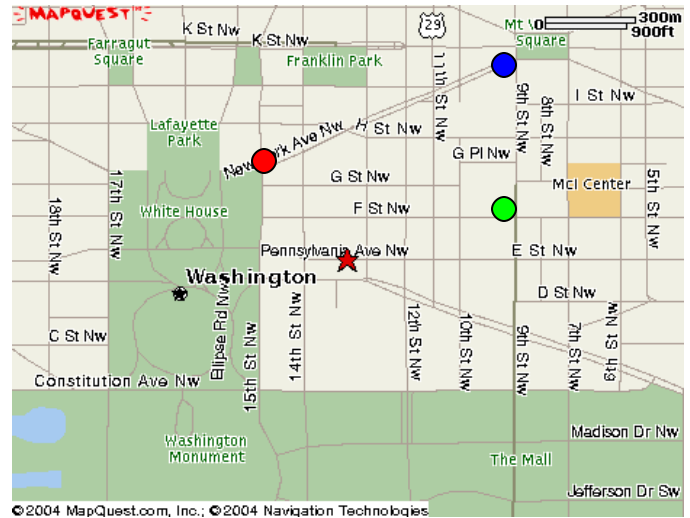

2005 ABI Annual Spring Meeting Overflow Hotels

The JW Marriott is sold out of our special rated block.

Please use the following hotels and websites to secure a reservation at a nearby hotel. The JW Marriott is located on 14th and E St's NW. All properties listed below are within 3 blocks of the JW Marriott.

Renaissance Washington DC

999 9th St NW
Washington, DC 20001
(202) 898-9000
Price: \$249
Ask to be placed in the ABI room block

Sofitel Lafayette Square

www.sofitel.com
806 15th St NW
Washington, DC 20005
(202) 730-8800
Price: Call for room rate

Courtyard by Marriott

900 F St NW
Washington, DC 20004
(202) 638-4601
Price: Call for room rate

Online accommodation options:

www.hotels.com
www.expedia.com
www.orbitz.com

- ★ JW Marriott
- Courtyard by Marriott MCI Center
- Renaissance Washington, DC
- Sofitel