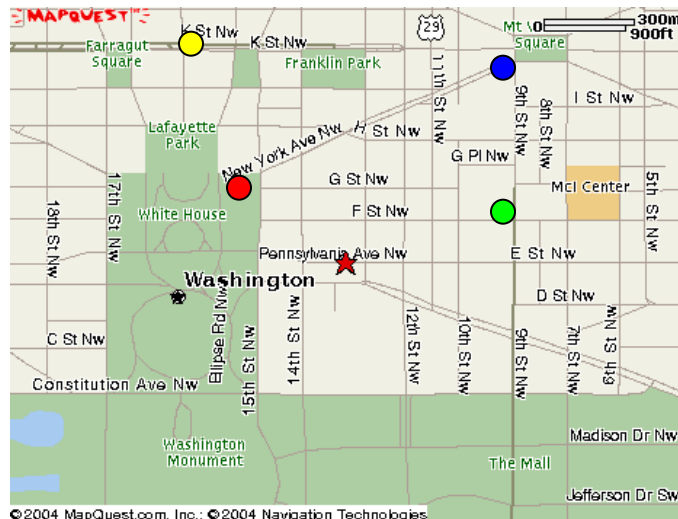

2007 ABI Annual Spring Meeting Overflow Hotels

The JW Marriott is sold out of our special rated block. There are still rooms available at the hotel, however, at a higher rate.

Please use the following hotels and websites to secure a reservation at a nearby hotel. The JW Marriott is located on 14th and E St's NW. All properties listed below are within 6 blocks of the JW Marriott.

Capital Hilton

1001 16th Street NW
Washington, DC 20036
(202) 393-1000
Price: Call for room rate

Marriott Metro Center

775 12th Street NW
Washington, DC 20005
(202) 737-2200
Price: Call for room rate

Courtyard by Marriott

900 F St NW
Washington, DC 20004
(202) 638-4601
Price: Call for room rate

Renaissance Washington DC

999 9th St NW
Washington, DC 20001
(202) 898-9000
Price: Call for room rate

Sofitel Lafayette Square

806 15th St NW
Washington, DC 20005
(202) 730-8800
Price: Call for room rate

Online accommodation options:

www.hotels.com
www.expedia.com
www.orbitz.com

★	JW Marriott
●	Courtyard by Marriott MCI Center
●	Renaissance Washington, DC
●	Sofitel
●	Capital Hilton